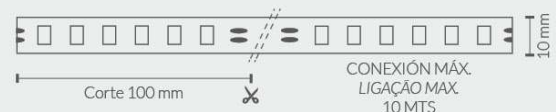

5050 60D 14 W/MT DC24V

San'an
SMD5050

50506020RGB	RGB	14,0 W/mt	1150 Lm/mt	10 mm