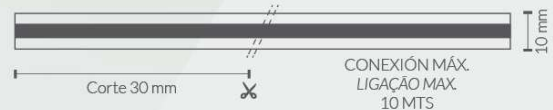

COB 672D RGB 14 W/MT DC24V

672COB20RGB	RGB	14,0 W/mt	1150 Lm/mt	10 mm