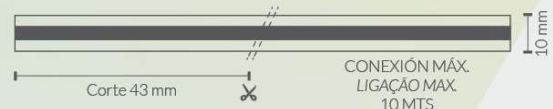

COB 528D 14 W/MT DC24V

105lm/W

528COB20CW	5700 K	14,0 W/mt	1470 Lm/mt	10 mm
528COB20NW	4000 K	14,0 W/mt	1428 Lm/mt	10 mm
528COB20WW	3000 K	14,0 W/mt	1386 Lm/mt	10 mm
528COB20AM	2200 K	14,0 W/mt	1344 Lm/mt	10 mm