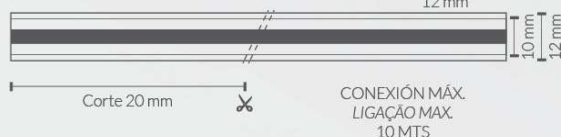

COB 420D RGB IC 15 W/MT DC24V

420COB67RGBIC	RGB IC	15,0 W/mt	1275 Lm/mt	10 mm
60 píxeles por metro / 60 pixels por metro