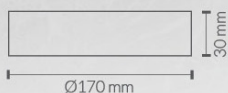

DOWNLIGHT LED DIMABLE
DOWNLIGHT LED REGULÁVEL

200/250 VAC	180°	IK 06	CRI >80	-20°/50°	IP 20
30000 HRS	25000 ON/OFF	PF 0,9	REGULABLE	TRIAC	ALUMINIO

85/265 VAC	180°	IK 06	CRI >80	-20°/50°	IP 20	30000 HRS	25000 ON/OFF	PF 0,5	NO REGULABLE	ALUMINIO	□