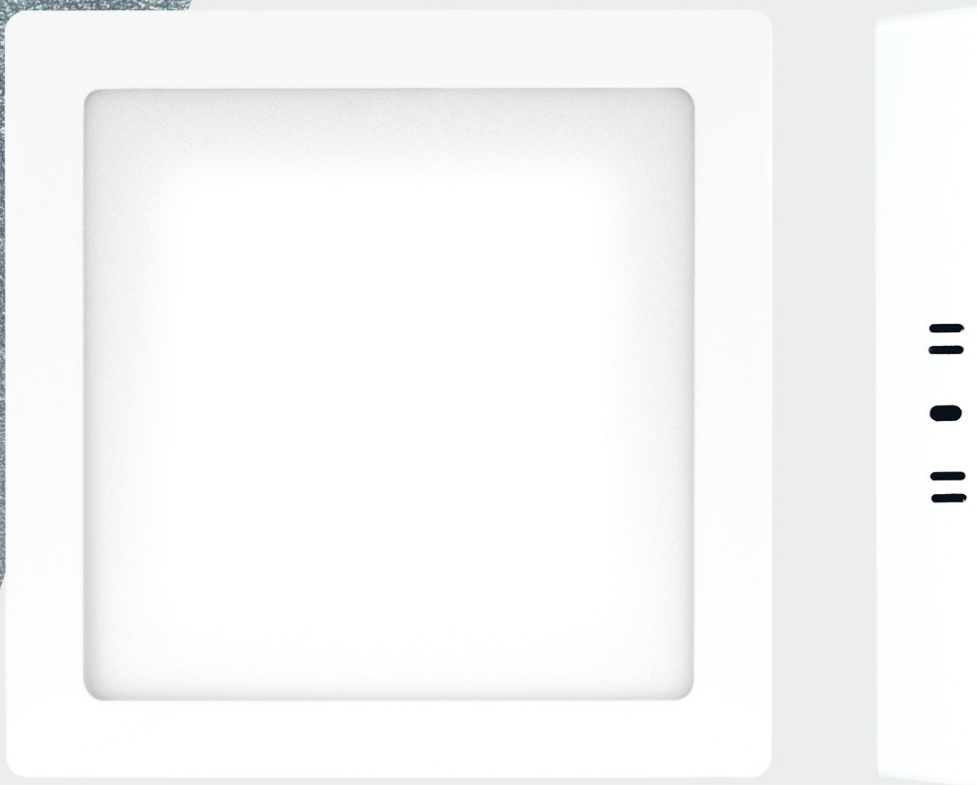

DOWNLIGHT LED CUADRADO
DOWNLIGHT LED QUADRADO