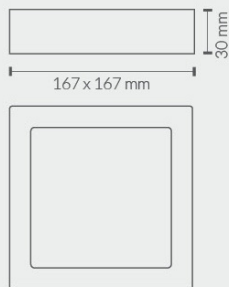

DOWNLIGHT LED CUADRADO
DOWNLIGHT LED QUADRADO

12W

461200CW	6000 K	960 Lm	B
461200NW	4500 K	930 Lm	B
461200WW	3000 K	900 Lm	B
461230CW	6000 K	960 Lm	C
461230NW	4500 K	930 Lm	C
461230WW	3000 K	900 Lm	C

DOWNLIGHT LED DIMABLE
DOWNLIGHT LED REGULÁVEL

12W DIMABLE
12W REGULÁVEL

DIM (Downlight Led Dimable / Downlight Led Regulável)

461200CW + DIM = 461200CWDIM