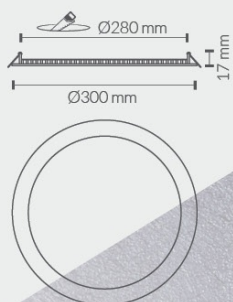

DOWNLIGHT LED DIMABLE
DOWNLIGHT LED REGULÁVEL

18W DIMABLE
18W REGULÁVEL

DIM (Downlight Led Dimable / Downlight Led Regulável)

201800CW + DIM = 201800CWDIM

DOWNLIGHT LED REDONDO
DOWNLIGHT LED REDONDO

24W

202400CW	6000 K	2100 Lm	B
202400NW	4500 K	2040 Lm	B
202400WW	3000 K	1992 Lm	B
202430CW	6000 K	2100 Lm	C
202430NW	4500 K	2040 Lm	C
202430WW	3000 K	1992 Lm	C