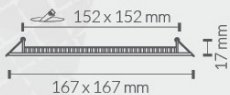

DOWNLIGHT LED CUADRADO
DOWNLIGHT LED QUADRADO

12W

441200CW	6000 K	960 Lm	B
441200NW	4500 K	930 Lm	B
441200WW	3000 K	900 Lm	B
441230CW	6000 K	960 Lm	C
441230NW	4500 K	930 Lm	C
441230WW	3000 K	900 Lm	C