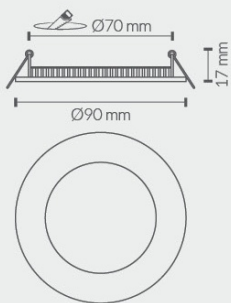

5W DIMABLE 5W REGULÁVEL

DIM (Downlight Led Dimable / Downlight Led Regulável)

200500CW + DIM = 200500CWDIM