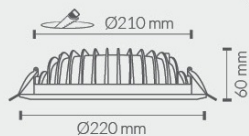

DOWNLIGHT LED COB

DOWNLIGHT LED COB

25W

222000CW
222000NW

6000 K
4500 K

2750 Lm
2625 Lm

B
B