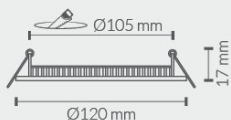

200500CW + DIM = 200500CWDIM

B Blanco / Branco

DOWNLIGHT LED DIMABLE DOWNLIGHT LED REGULÁVEL

DOWNLIGHT LED REDONDO
DOWNLIGHT LED REDONDO

C Cromo Mate / Matte Chrome

6W

200600CW	6000 K	480 Lm	B
200600NW	4500 K	465 Lm	B
200600WW	3000 K	450 Lm	B
200630CW	6000 K	480 Lm	C
200630NW	4500 K	465 Lm	C
200630WW	3000 K	450 Lm	C