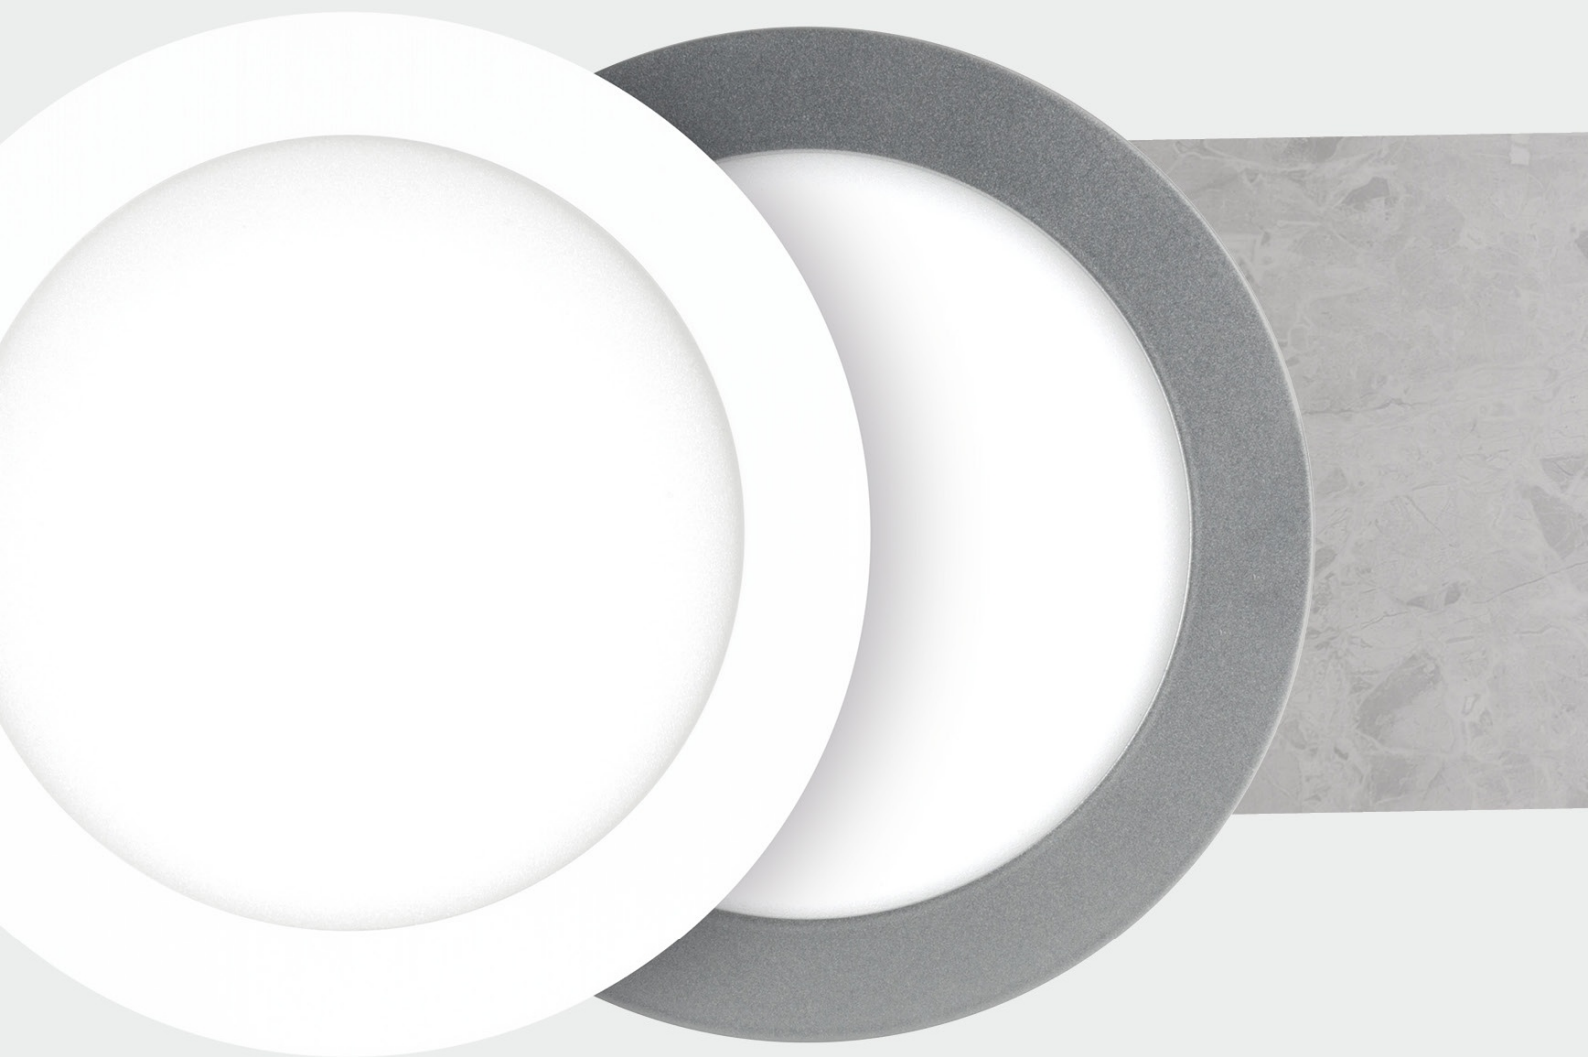

DOWNLIGHTS LED EMPOTRABLES

DOWNLIGHTS LED DE ENCASTRAR

DOWNLIGHT LED REDONDO

DOWNLIGHT LED REDONDO

12W

201200CW	6000 K	960 Lm	B
201200NW	4500 K	930 Lm	B
201200WW	3000 K	900 Lm	B
201230CW	6000 K	960 Lm	C
201230NW	4500 K	930 Lm	C
201230WW	3000 K	900 Lm	C

12W DIMABLE

12W REGULÁVEL

DIM (Downlight Led Dimable / Downlight Led Regulável)

201200CW + DIM = 201200CWDIM

DOWNLIGHT LED DIMABLE

DOWNLIGHT LED REGULÁVEL

200/250 VAC	180°	IK 06	CRI >80	-20°/50°	IP 20
30000 HRS	25000 ON/OFF	PF 0,9	REGULABLE	TRIAC	ALUMINIO

85/265 VAC	180°	IK 06	CRI >80	-20°/50°	IP 20	30000 HRS	25000 ON/OFF	PF 0,5	NO REGULABLE	ALUMINIO