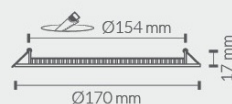

12W DIMABLE

12W REGULÁVEL

DIM (Downlight Led Dimable / Downlight Led Regulável)

201200CW + DIM = 201200CWDIM

DOWNLIGHT LED DIMABLE

DOWNLIGHT LED REGULÁVEL

200/250 VAC	180°	IK 06	CRI >80	-20°/50°	IP 20
30000 HRS	25000 ON/OFF	PF 0,9	REGULABLE	TRIAC	ALUMINIO

85/265 VAC	180°	IK 06	CRI >80	-20°/50°	IP 20	30000 HRS	25000 ON/OFF	PF 0,5	NO REGULABLE	ALUMINIO