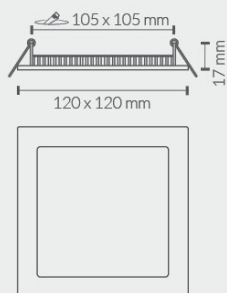

DOWNLIGHT LED CUADRADO

DOWNLIGHT LED QUADRADO

6W

440600CW	6000 K	480 Lm	B
440600NW	4500 K	465 Lm	B
440600WW	3000 K	450 Lm	B
440630CW	6000 K	480 Lm	C
440630NW	4500 K	465 Lm	C
440630WW	3000 K	450 Lm	C

C Cromo Mate / Matte Chrome

6W DIMABLE

6W REGULÁVEL

DIM (Downlight Led Dimable / Downlight Led Regulável)

440600CW + DIM = 440600CWDIM

DOWNLIGHT LED DIMABLE

DOWNLIGHT LED REGULÁVEL

200/250 VAC	180°	IK 06	CRI >80	-20°/50°	IP 20
30000 HRS	25000 ON/OFF	PF 0,9	REGULABLE	TRIAC	ALUMINIO

85/265 VAC	180°	IK 06	CRI >80	-20°/50°	IP 20	30000 HRS	25000 ON/OFF	PF 0,5	NO REGULABLE	ALUMINIO