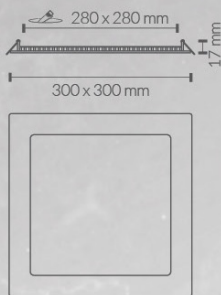

24W

442400CW	6000 K	2100 Lm	B
442400NW	4500 K	2040 Lm	B
442400WW	3000 K	1992 Lm	B
442430CW	6000 K	2100 Lm	C
442430NW	4500 K	2040 Lm	C
442430WW	3000 K	1992 Lm	C

DOWNLIGHT LED DIMABLE
DOWNLIGHT LED REGULÁVEL

- 200/250 VAC
- 180°
- IK 06
- CRI >80
- -20°/50°
- IP 20
- 30000 HRS
- 25000 ON/OFF
- PF 0,9
- REGULABLE
- TRIAC
- ALUMINIO

24W DIMABLE
24W REGULÁVEL

DIM (Downlight Led Dimable / Downlight Led Regulável)

442400CW + DIM = 442400CWDIM

- 85/265 VAC
- 180°
- IK 06
- CRI >80
- -20°/50°
- IP 20
- 30000 HRS
- 25000 ON/OFF
- PF 0,5
- NO REGULABLE
- ALUMINIO
- Downlight LED icon