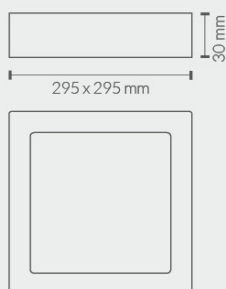

18W DIMABLE 18W REGULÁVEL

DIM (Downlight Led Dimable / Downlight Led Regulável)

461800CW + DIM = 461800CWDIM

DOWNLIGHT LED DIMABLE DOWNLIGHT LED REGULÁVEL

DOWNLIGHT LED CUADRADO
DOWNLIGHT LED QUADRADO

24W

462400CW	6000 K	2100 Lm	B
462400NW	4500 K	2040 Lm	B
462400WW	3000 K	1992 Lm	B