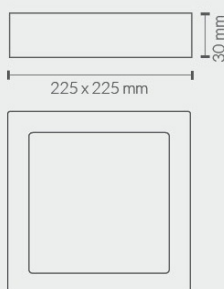

DOWNLIGHT LED CUADRADO DOWNLIGHT LED QUADRADO

18W

461800CW	6000 K	1600 Lm	B
461800NW	4500 K	1540 Lm	B
461800WW	3000 K	1480 Lm	B
461830CW	6000 K	1600 Lm	C
461830NW	4500 K	1540 Lm	C
461830WW	3000 K	1480 Lm	C