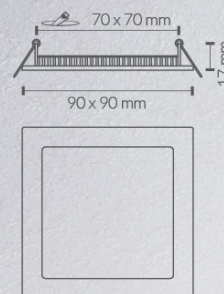

DOWNLIGHT LED CUADRADO
DOWNLIGHT LED QUADRADO

5W

440500CW	6000 K	400 Lm	B
440500NW	4500 K	388 Lm	B
440500WW	3000 K	375 Lm	B

5W DIMABLE
5W REGULÁVEL

DIM (Downlight Led Dimable / Downlight Led Regulável)

440500CW + DIM = 440500CWDIM

DOWNLIGHT LED DIMABLE
DOWNLIGHT LED REGULÁVEL