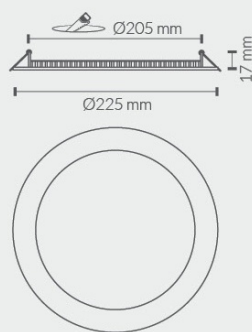

DOWNLIGHT LED REDONDO
DOWNLIGHT LED REDONDO