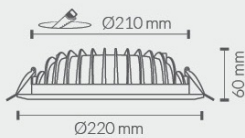

DOWNLIGHT LED COB
DOWNLIGHT LED COB

30W

223000CW
223000NW

6000 K
4500 K

3300 Lm
3150 Lm

B
B