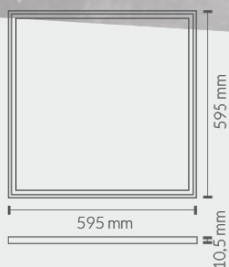

DISEÑADO Y ENSAMBLADO EN ESPAÑA

PANEL LED *ARMSTRONG* 60x60 cm

PAINEL LED *ARMSTRONG* 60x60 cm

SMD4014

40W

606040BCW	6000 K	3900 Lm	B
606040BNW	4500 K	3760 Lm	B

40W

616040BCW	6000 K	3900 Lm	B
616040BNW	4500 K	3760 Lm	B

PANEL LED *ARMSTRONG* 60x60 cm

C/ KIT DE EMERGENCIA

PAINEL LED *ARMSTRONG* 60x60 cm
C/ KIT DE EMERGÊNCIA

SMD4014

40W

606040CWK	6000 K	3900 Lm	B
606040NWK	4500 K	3760 Lm	B

40W

616040BCWK	6000 K	3900 Lm	B
616040BNWK	4500 K	3760 Lm	B

KIT DE EMERGENCIA			
KIT DE EMERGÊNCIA			
Potencia <i>Potência</i>	4W	Función <i>Função</i>	No permanente <i>Não permanente</i>
Luminosidad <i>Luminosidade</i>	390 Lm	Batería <i>Bateria</i>	Li-on 3.7v 2500mAh
Autonomía <i>Autonomia</i>	90 min